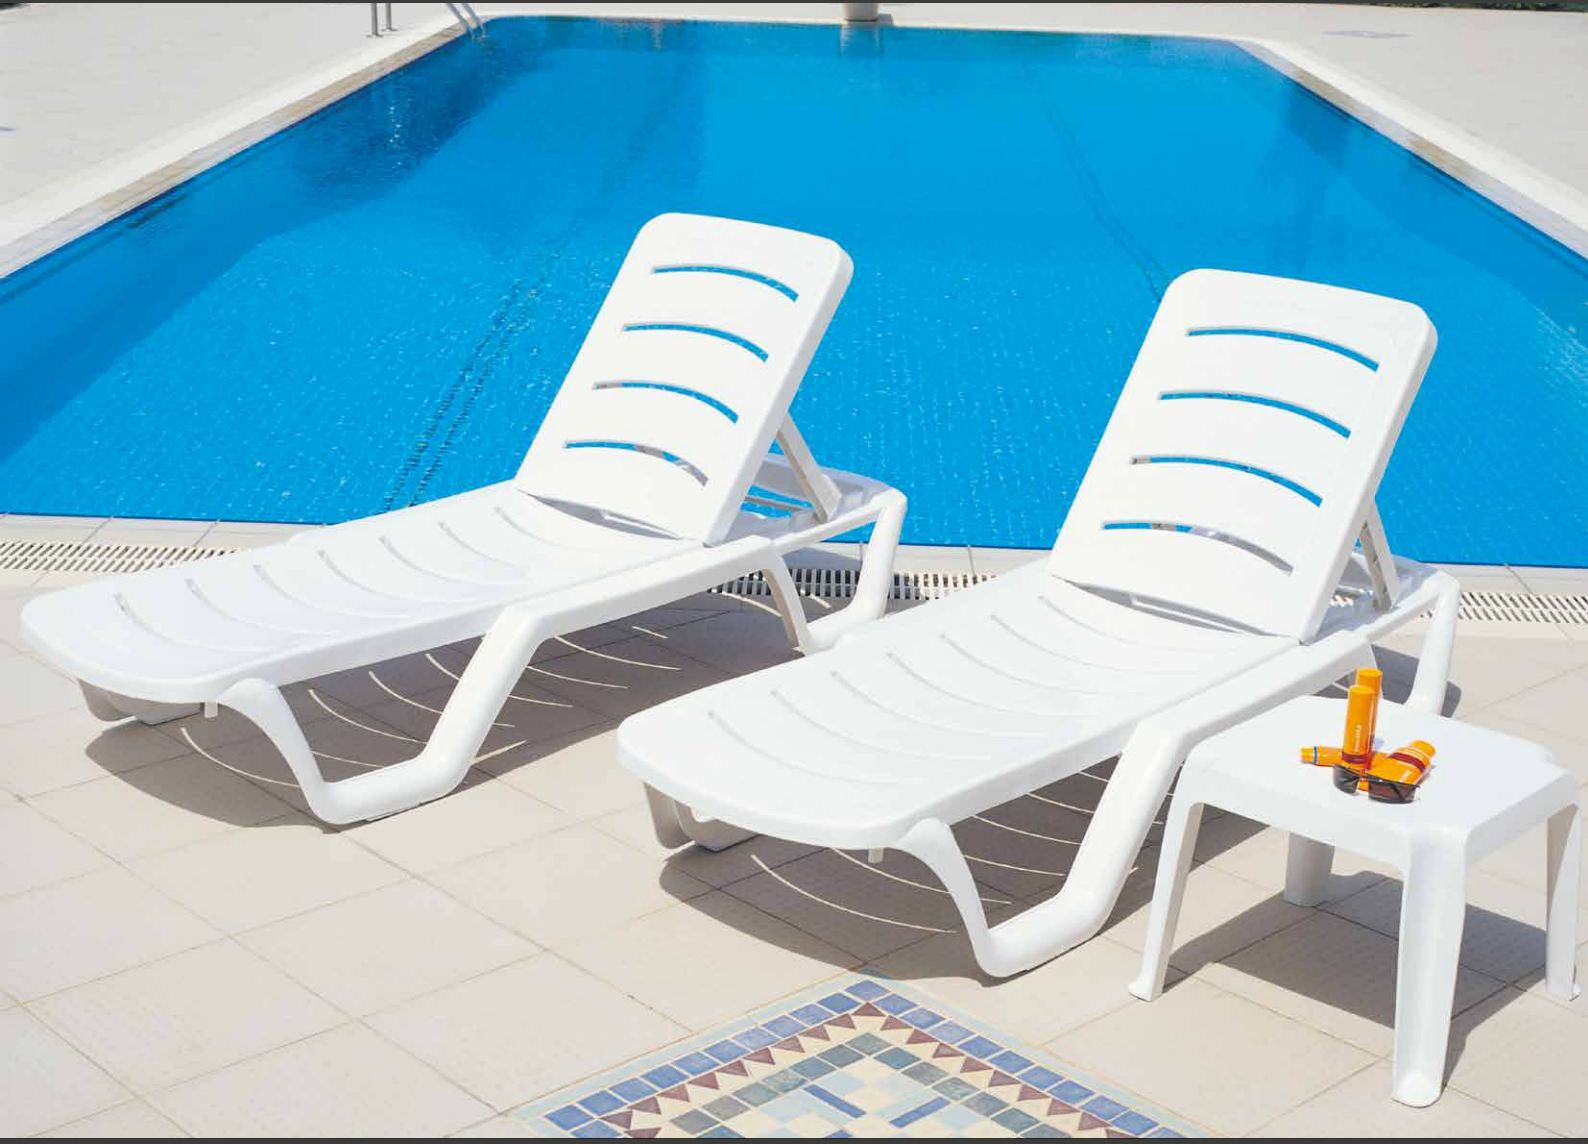

garden | sunlounger

Bahama

[www.siesta.com.tr](http://www.siesta.com.tr)

**Siesta**  
exclusive

Özel kompaunt polipropilenden mamul olan Bahama şezlong kaliteli hammadde, zevkli dizayn seçimi, istiflenebilirliği, gizli tekerleği sayesinde kolay taşınabilmesi ve konforu ile kullanıldığı her mekana estetik katar.

*Bahama sunlounger is perfect for taking the wait off. It is back reclines in five positions and has a protected feet. It also has two hidden wheels for easily carry. It is weatherproof and also stackable.*