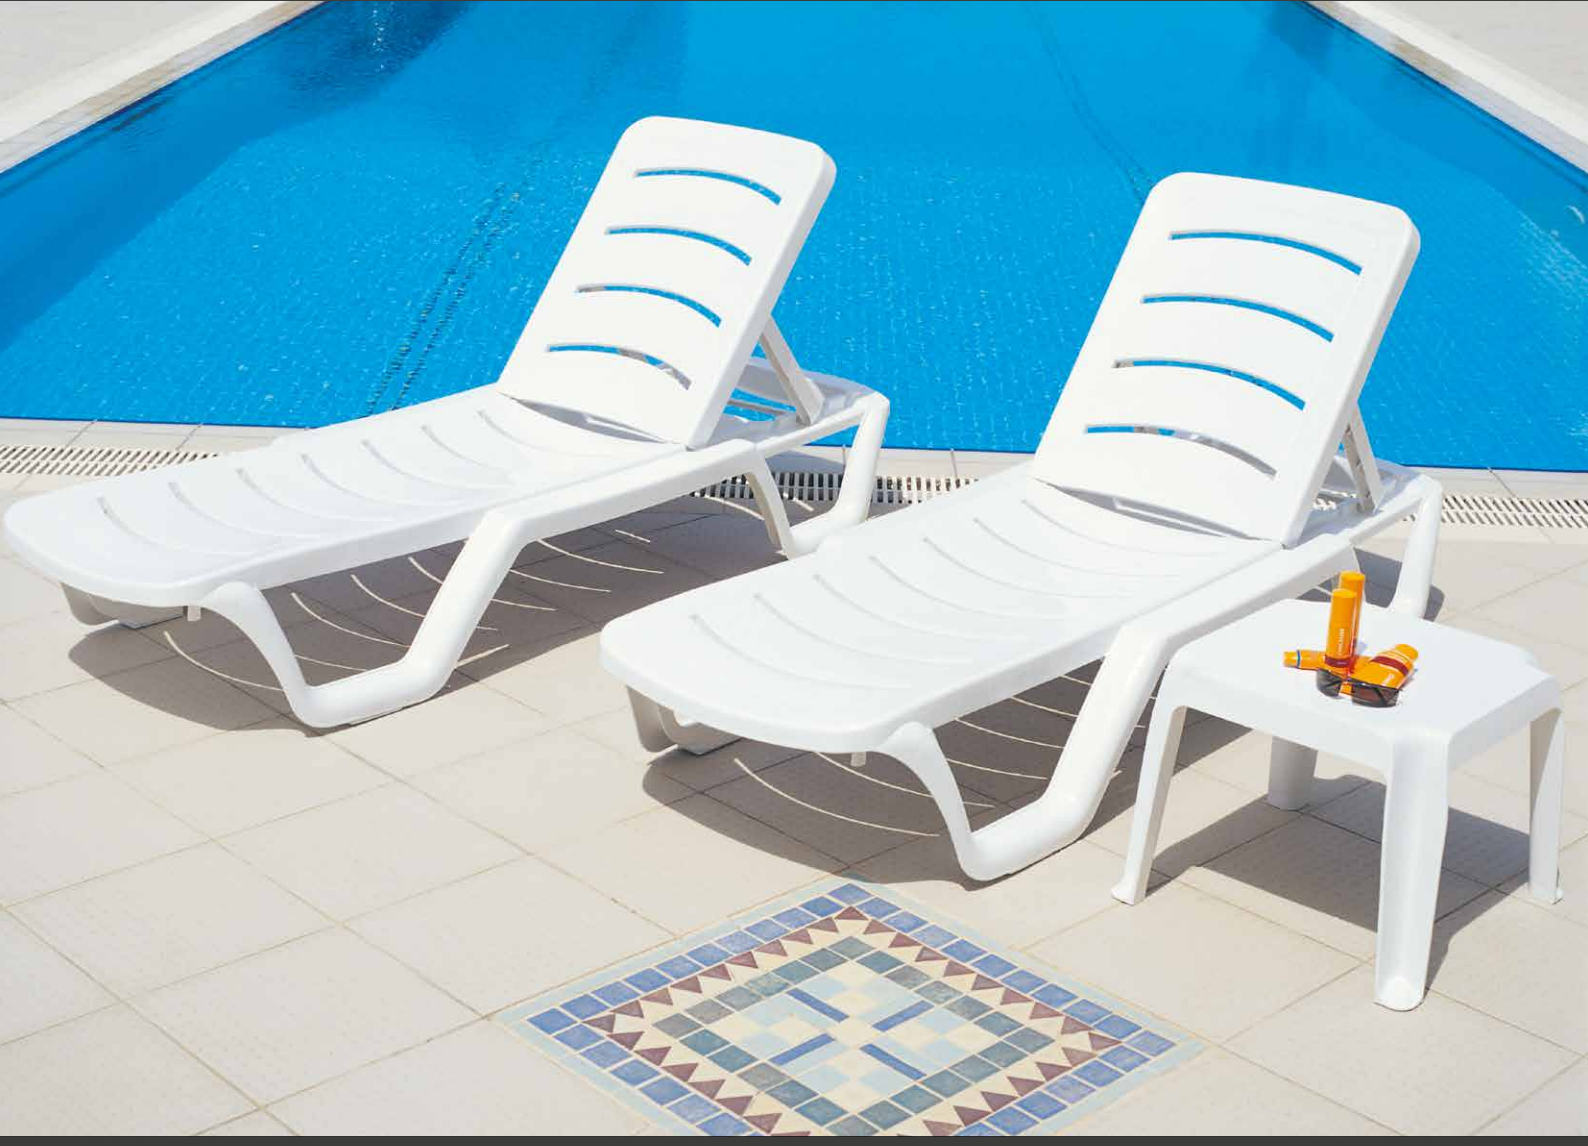

garden | stool

Zambak

www.siesta.com.tr

Siesta
exclusive

garden | stool

Zambak

Özel kompaunt polipropilenden mamul olan istiflenebilir sehpalar, her türlü hava koşuluna dayanıklıdır ve antistatik özellik taşır.

Polypropylene gains harmony wherever it is used, due to the high quality it includes and also having the strength even when used under hard weather conditions. UV resistant.

240 Zambak

Renkler / Colors

Yeşil
Green