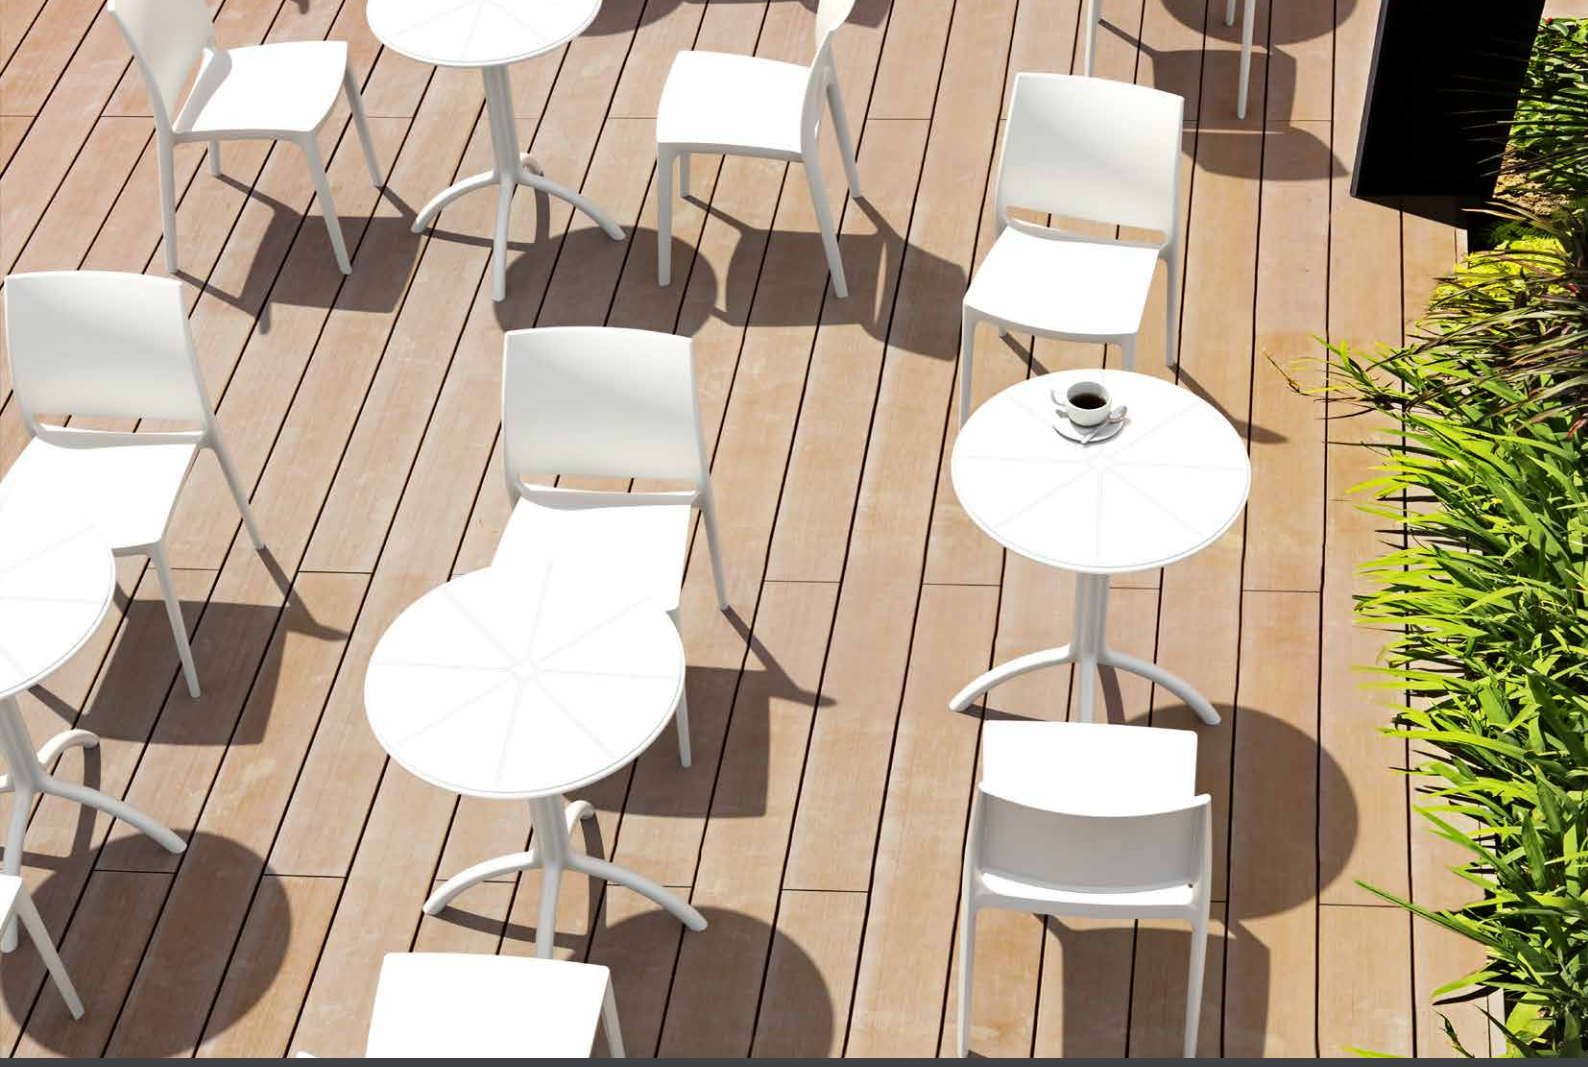

teknik detaylar | technical sheet

025 Maya

Ürün ölçüleri (cm) ve ağırlığı (kg) / Dimensions in cm and weight in kg

En Width	Boy Height	Derinlik Depth	Oturma Yüksekliği Seat Height	Birim Ağırlık Unit Weight
44	81	50	45	3,250

Ambalaj bilgileri / Information on packaging units

Plastik Palette (Adet) Pcs on Plastic Pallet	Ambalaj Ağırlığı (kg) Package Weight (kg)
22	76