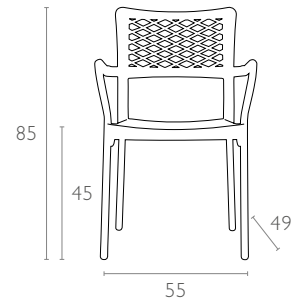

Stacking armchair in anodized aluminium with seat and back in recyclable polypropylene with latest generation of air moulding thermoplastic injection. Diameter 25 mm. For indoor and outdoor use.

040 Bella

Renkler / Colors

Kahverengi
Teak

Turuncu
Orange

Beyaz
White

teknik detaylar | technical sheet

040 Bella

Ürün ölçüleri (cm) ve ağırlığı (kg) / Dimensions in cm and weight in kg

En Width	Boy Height	Derinlik Depth	Oturma Yüksekliği Seat Height	Birim Ağırlık Unit Weight
55	85	49	45	3,300

Ambalaj bilgileri / Information on packaging units

Plastik Palette (Adet) Pcs on Plastic Pallet	Ambalaj Ağırlığı (kg) Package Weight (kg)
24	84

Ölçüler cm'dir.
All dimensions are in cm.

Ambalaj ölçüleri ve hacim / Package dimensions in cm and volume

m ³	Yükseklik Height	En Width	Derinlik Depth
1,267	230	58	95

Lojistik bilgileri / Logistics information

20 DC Cntr	40 DC Cntr	82 Cbm Truck
576	1200	1344

www.siesta.com.tr

/SiestaFurniture