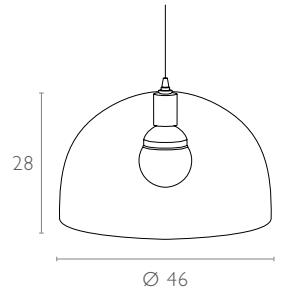

Ölçüler cm'dir.
All dimensions are in cm.

CE

Made with Makrolon® by