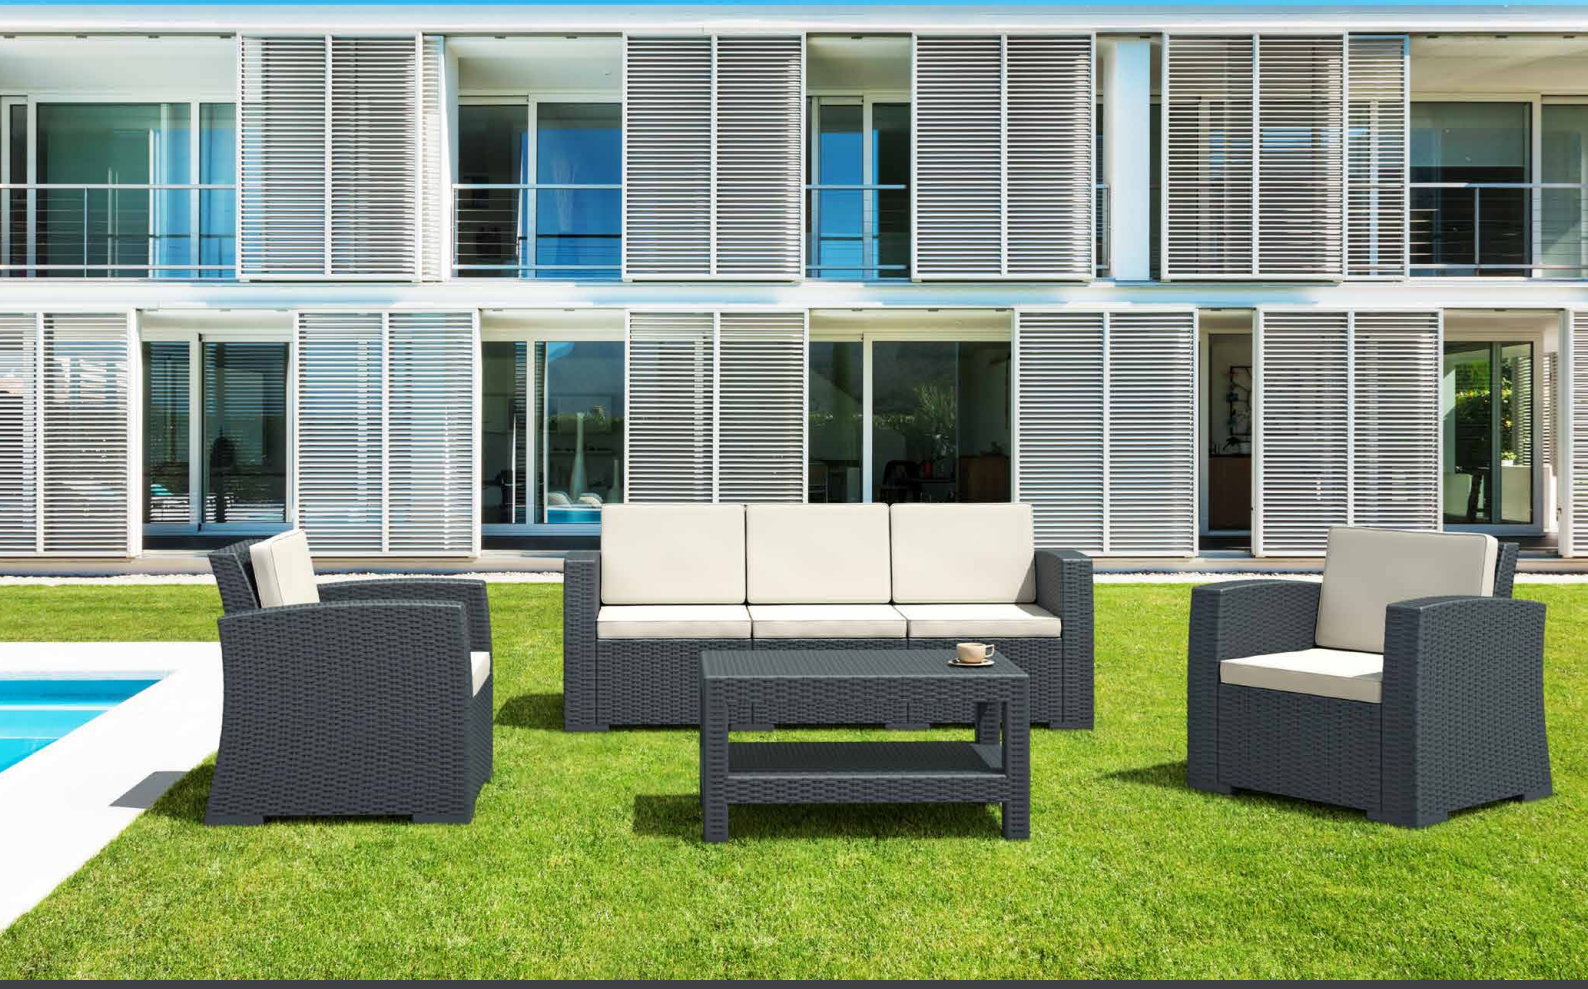

Koyu Gri
Dark Grey

Kahverengi
Brown

Beyaz
White

teknik detaylar | technical sheet

833 Monaco Lounge Sofa XL

Ürün ölçüleri (cm) ve ağırlığı (kg) / Dimensions in cm and weight in kg

En Width	Boy Height	Derinlik Depth	Oturma Yüksekliği Seat Height	Birim Ağırlık Unit Weight
198	79	79	35	36

Ambalaj bilgileri / Information on packaging units

Karton Koli (Adet) Pcs in Carton Box	Ambalaj Ağırlığı (kg) Package Weight (kg)
1	40