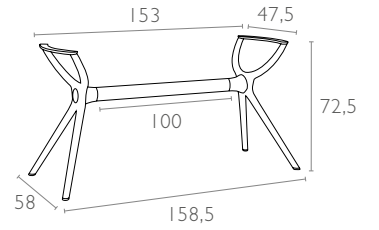

*Üst tabla: min. 90x180 cm, max. 100x200 cm

Air Legs are made up of polypropylene reinforced with glass fiber with the latest generation of air moulding thermoplastic injection. For indoor and outdoor use. Can be disassembled.

*Top min 90x180 cm, Top max 100x200 cm

337 Air Legs XL

Renkler / Colors

Beyaz
White

Siyah
Black

Kum Gri
Taupe

teknik detaylar | technical sheet

337 Air Legs XL

Ürün ölçüleri (cm) ve ağırlığı (kg) / Dimensions in cm and weight in kg

En Width	Boy Height	Derinlik Depth	Birim Ağırlık Unit Weight
153	72,5	58	9,9

Ambalaj bilgileri / Information on packaging units

Karton Koli (Adet) Pcs in Carton Box	Ambalaj Ağırlığı (kg) Package Weight (kg)
1	10,9

Ölçüler cm'dir.
All dimensions are in cm.

Ambalaj ölçüleri ve hacim / Package dimensions in cm and volume

m ³	Yükseklik Height	En Width	Derinlik Depth
0,189	31	105	58

Lojistik bilgileri / Logistics information