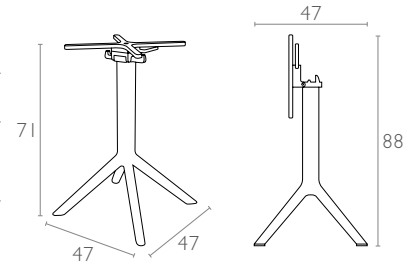

*Üst tabla min. 50x50cm, max. 70x70cm

Sky folding leg is made of durable weather-resistant resin. Metallic frame will never unravel, rust or decay. It is UV protected which insures the colors will not fade. Can be disassembled and suitable for werzalit or HPL compact tops. For indoor and outdoor use.

*Top min: 50x50 cm, Top max: 70x70 cm

118 Sky Folding Legs

Renkler / Colors

Beyaz
White

Siyah
Black

teknik detaylar | technical sheet

I 18 Sky Folding Legs

Ürün ölçüleri (cm) ve ağırlığı (kg) / Dimensions in cm and weight in kg

En Width	Boy Height	Derinlik Depth	Birim Ağırlık Unit Weight
47	71	47	4,5

Ambalaj bilgileri / Information on packaging units

Karton Koli (Adet) Pcs in Carton Box	Ambalaj Ağırlığı (kg) Package Weight (kg)
2	10

Ölçüler cm'dir.
All dimensions are in cm.

Ambalaj ölçüleri ve hacim / Package dimensions in cm and volume

m ³	Yükseklik Height	En Width	Derinlik Depth
0,104	52	41	49

Lojistik bilgileri / Logistics information