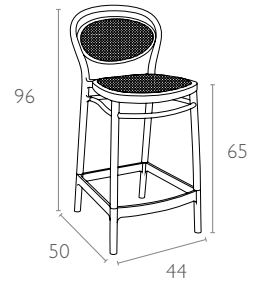

Ölçüler cm'dir.
All dimensions are in cm.

Ambalaj ölçüleri ve hacim / Package dimensions in cm and volume

m³	Yükseklik Height	En Width	Derinlik Depth
0,370	115	46	70

Lojistik bilgileri / Logistics information

20 DC Cntr	40 HC Cntr	82 Cbm Truck
320	680	912