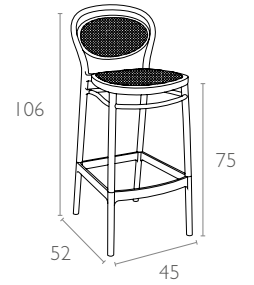

Ölçüler cm'dir.
All dimensions are in cm.

Ambalaj ölçüleri ve hacim / Package dimensions in cm and volume

m³	Yükseklik Height	En Width	Derinlik Depth
0,370	115	46	70

Lojistik bilgileri / Logistics information

20 DC Cntr	40 HC Cntr	82 Cbm Truck
320	680	912