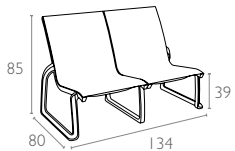

237 Pacific Lounge Set Without Arms

Renkler / Colors

Beyaz / Beyaz
White / White

Siyah / Siyah
Black / Black

Kum Gri / Kum Gri
Taupe / Taupe

teknik detaylar | *technical sheet*

Pacific Lounge Sofa Chair
1 pc

Pacific Lounge Chair
2 pc

Sky Lounge Table
1 pc

Serge Ferrari

Ölçüler cm'dir.
All dimensions are in cm.

CATAS
TEST REPORT

www.siesta.com.tr

/SiestaFurniture