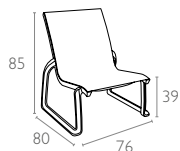

237 Pacific Lounge Set Without Arms

Renkler / Colors

Beyaz / Beyaz
White / White

Siyah / Siyah
Black / Black

Kum Gri / Kum Gri
Taupe / Taupe

teknik detaylar | *technical sheet*

Pacific Lounge Sofa Chair
1 pc

Pacific Lounge Chair
2 pc

Sky Lounge Table
1 pc

Serge Ferrari

Ölçüler cm'dir.
All dimensions are in cm.

CATAS
TEST REPORT

www.siesta.com.tr

/SiestaFurniture