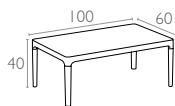

237 Pacific Lounge Set Without Arms

Renkler / Colors

Beyaz / Beyaz
White / White

Siyah / Siyah
Black / Black

Kum Gri / Kum Gri
Taupe / Taupe

teknik detaylar | *technical sheet*

Pacific Lounge Sofa Chair
1 pc

Pacific Lounge Chair
2 pc

Sky Lounge Table
1 pc

Serge Ferrari

Ölçüler cm'dir.
All dimensions are in cm.

CATAS
TEST REPORT

www.siesta.com.tr

/SiestaFurniture