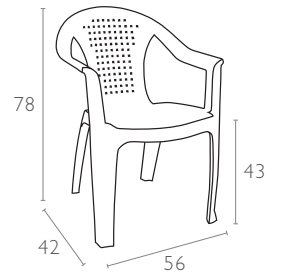

Samba armchair features young styling with it is back for best fits, the unique and maximum comfort for your garden life.

006 Samba

Renkler / Colors

Beyaz
White

teknik detaylar | technical sheet

006 Samba

Ürün ölçüleri (cm) ve ağırlığı (kg) / Dimensions in cm and weight in kg

En Width	Boy Height	Derinlik Depth	Oturma Yüksekliği Seat Height	Birim Ağırlık Unit Weight
56	78	42	43	1,960

Ambalaj bilgileri / Information on packaging units

Plastik Palette (Adet) Pcs on Plastic Pallet	Ambalaj Ağırlığı (kg) Package Weight (kg)
35	73

Ambalaj ölçüleri ve hacim / Package dimensions in cm and volume

m ³
0,830

Lojistik bilgileri / Logistics information

40 DC Cntr	40 HC Cntr	82 Cbm Truck	105 Cbm Truck
2436	2940	3360	4164

Ölçüler cm'dir.
All dimensions are in cm.