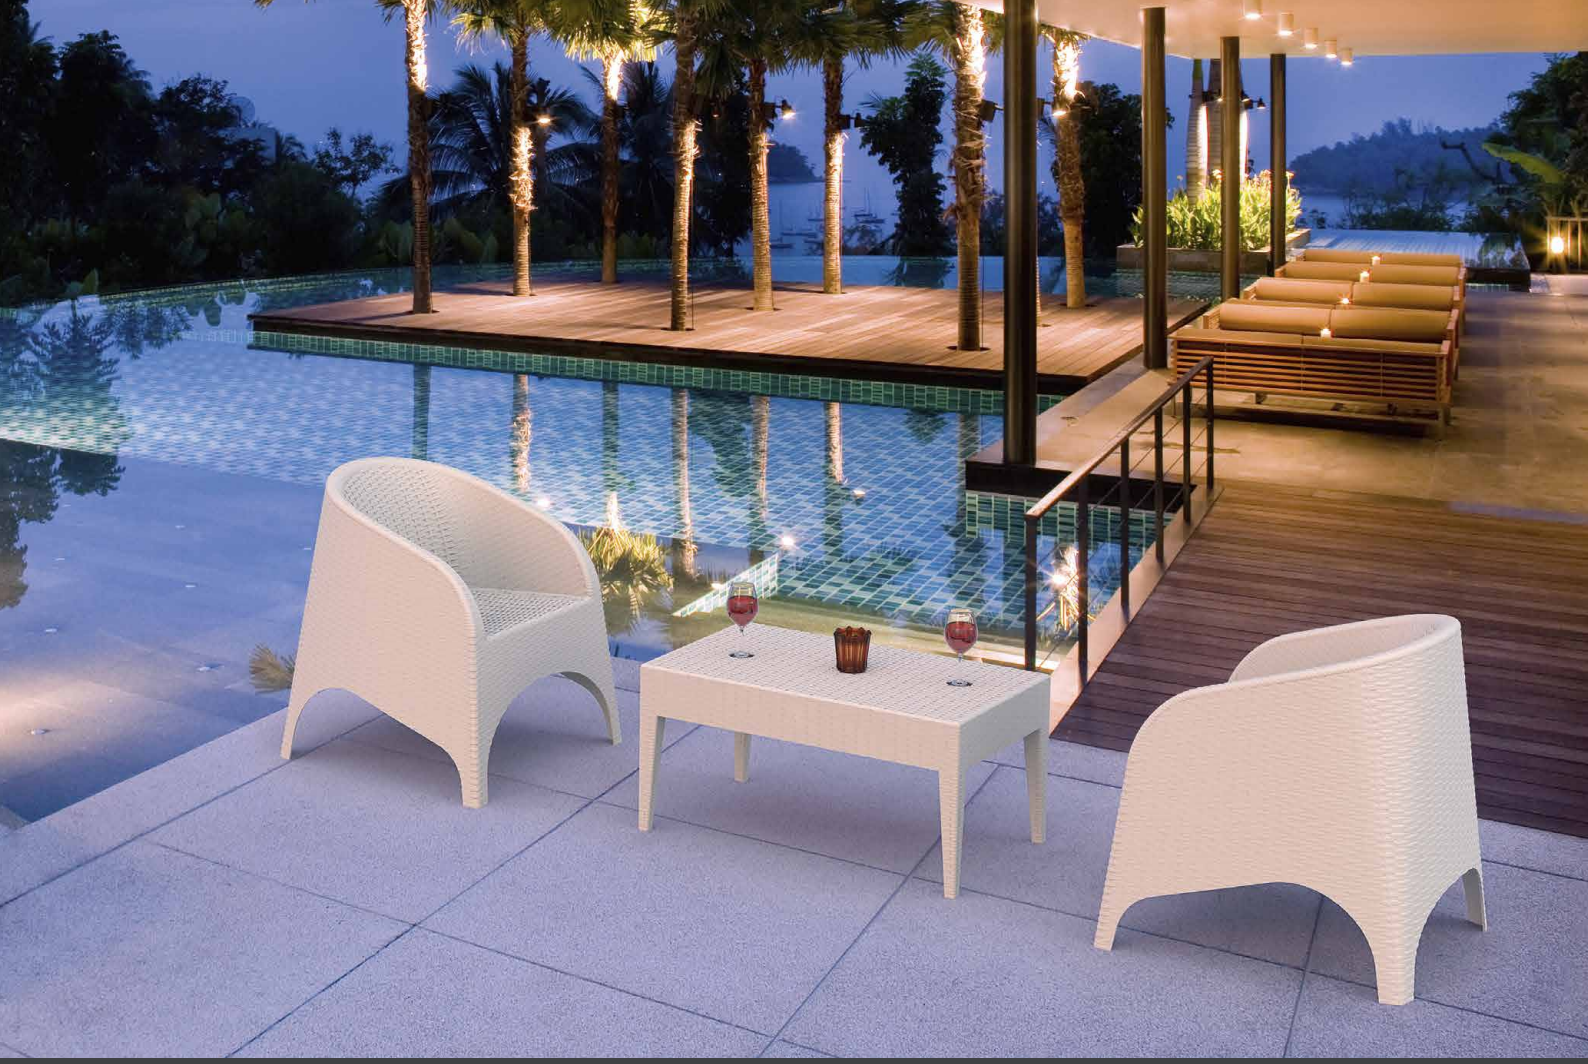

teknik detaylar | technical sheet

804 Aruba

Ürün ölçüleri (cm) ve ağırlığı (kg) / Dimensions in cm and weight in kg

En Width	Boy Height	Derinlik Depth	Oturma Yüksekliği Seat Height	Birim Ağırlık Unit Weight
74	80	75	44	7,500

Ambalaj bilgileri / Information on packaging units

Tahta Palet (Adet) Pcs on Wooden Pallet	Ambalaj Ağırlığı (kg) Package Weight (kg)
20	154

Ambalaj ölçüleri ve hacim / Package dimensions in cm and volume

m³	Yükseklik Height	En Width	Derinlik Depth
1,290	223	75	77

Lojistik bilgileri / Logistics information

20 DC Cntr	40 DC Cntr	82 Cbm Truck
480	1020	1140